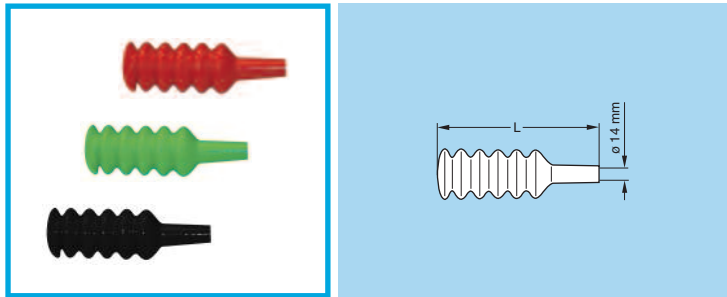

B●● Blanking caps

Part number	For connector model
BHA.3K.100.EAN	FMW, FXW
BRA.3K.200.EAN	EDW, PEW
BFG.3K.100.EAN	FMW, FXW
BRF.3K.200.EAN	PUW
BHA.3K.100.715EN	FMW, FXW
BRA.3K.100.715EN	EBW, EDW, ENW, PBW, PEW

- Material: black ALCRYN®

GM● Gaiters

Part number	Colour	Dimension L (mm)	For connector model
GMP.3K.140.165PER	red	165	PUW
GMP.3K.140.165PEN	black	165	PUW
GMF.3K.140.156PEV	green	156	FUW
GMF.3K.140.156PEN	black	156	FUW

- Material: PVC

BRR Spring loaded dust cap for EDW and EBW

Part number	Dimensions (mm)					
	A	B	C	L	M	N
BRR.3K.200.PZSG	29	29	23	8.1	3	33.2

Note: On request, this cap is available in black. If so replace the last letter «G» of the part number by «N».

- Material: Polyoxymethylene (POM) grey (or black)