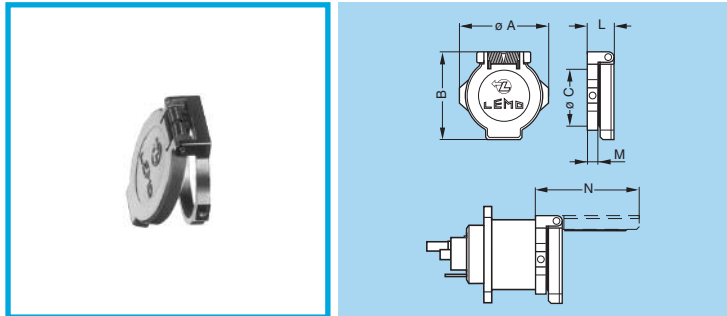

B●● Blanking caps

Part number	For connector model
BHA.3K.100.EAN	FMW, FXW
BRA.3K.200.EAN	EDW, PEW
BFG.3K.100.EAN	FMW, FXW
BRF.3K.200.EAN	PUW
BHA.3K.100.715EN	FMW, FXW
BRA.3K.100.715EN	EBW, EDW, ENW, PBW, PEW

- Material: black ALCRYN®

GM● Gaiters

Part number	Colour	Dimension L (mm)	For connector model
GMP.3K.140.165PER	red	165	PUW
GMP.3K.140.165PEN	black	165	PUW
GMF.3K.140.156PEV	green	156	FUW
GMF.3K.140.156PEN	black	156	FUW

- Material: PVC

BRR Spring loaded dust cap for EDW and EBW

Part number	Dimensions (mm)					
	A	B	C	L	M	N
BRR.3K.200.PZSG	29	29	23	8.1	3	33.2

Note: On request, this cap is available in black. If so replace the last letter «G» of the part number by «N».

- Material: Polyoxymethylene (POM) grey (or black)