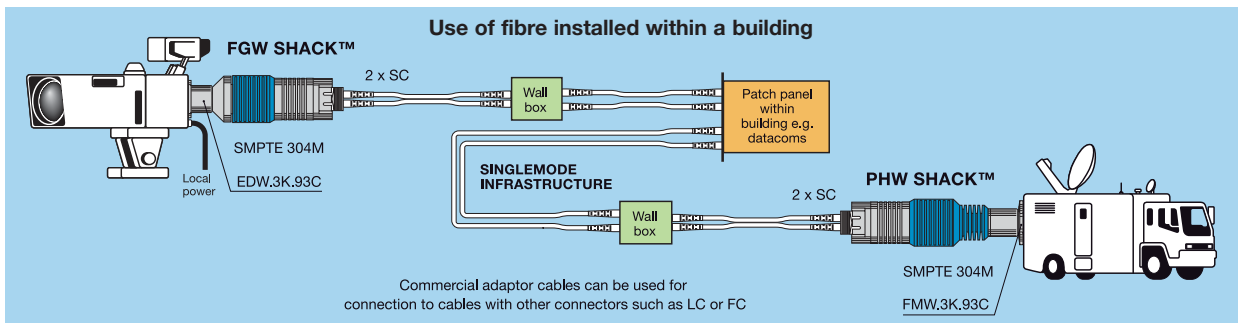

Technical characteristics

Characteristics	Values
Fibre type	Singlemode
Hybrid connector	LEMO 3K.93C Series
Singlemode fibre connector	SC
Temperature range	-20°C to +60°
CCCU supply voltage range	15 V to 360 V
EMI/RFI	Complies with 89/336/EEC
Electrical	Complies with EN 61000-6-1, EN61000-6-2
Laser Safety	Complies with Class 1 laser product 24 CFR 1040.10 & 1040.11
Humidity range	Up to 95%
Warranty	5 years
Return loss	Better than -45 dB per unit
Average insertion loss	0.41 dB per unit

Features

- Converts from SMPTE 304M connectors to standard duplex fibre optic cable assemblies
- Plugs directly into camera/base station

Advantages

- Plug & play solution
- High quality signal transmitted over fibre
- Compact
- Uses commercial SC connectors
- Camera brand independent

Applications

- Golf, skiing, auto racing, athletics, etc
- Pre-fibred venues & buildings
- Stadiums, racing tracks

FGW Straight plug 3K.93C - singlemode

Part Number	Single mode fibre connector
FGW.3K.93C.CLMSC	SC