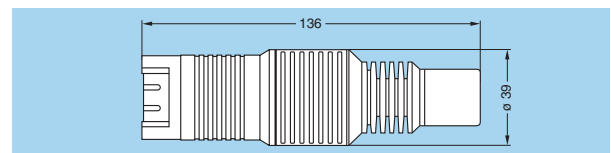

PHW Free socket 3K.93C - singlemode

Part Number	Single mode fibre connector
PHW.3K.93C.CLSCC	SC

Adaptor cables are available as follows to ensure that you can link up to any installed fibre system:

- 2 x SC to 2 x LC connectors on 2metre duplex singlemode cable

- 2 x SC to 2 x ST connectors on 2metre duplex singlemode cable
- 2 x SC to 2 x FC connectors on 2metre duplex singlemode cable
- Other lengths available on request.

LEMO UK Ltd

Unit 15 & 16, Hazelwood Trading Estate,
Worthing, West Sussex, BN14 8NP.

Tel: 01903 234543 Fax: 01903 206231
e-mail: uksales@lemo.com

www.lemo.co.uk