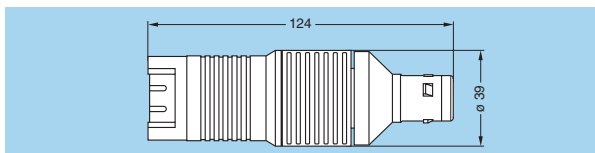

Technical characteristics

Characteristics	Values
Fibre type	Singlemode
Hybrid connector	LEMO 3K.93C Series
Singlemode fibre connector	SC
Temperature range	-20°C to +60°
CCCU supply voltage range	15 V to 360 V
EMI/RFI	Complies with 89/336/EEC
Electrical	Complies with EN 61000-6-1, EN61000-6-2
Laser Safety	Complies with Class 1 laser product 24 CFR 1040.10 & 1040.11
Humidity range	Up to 95%
Warranty	5 years
Return loss	Better than -45 dB per unit
Average insertion loss	0.41 dB per unit

Features

- Converts from SMPTE 304M connectors to standard duplex fibre optic cable assemblies
- Plugs directly into camera/base station

Advantages

- Plug & play solution
- High quality signal transmitted over fibre
- Compact
- Uses commercial SC connectors
- Camera brand independent

Applications

- Golf, skiing, auto racing, athletics, etc
- Pre-fibred venues & buildings
- Stadiums, racing tracks

FGW Straight plug 3K.93C - singlemode

Part Number	Single mode fibre connector
FGW.3K.93C.CLMSC	SC

PHW Free socket 3K.93C - singlemode

Part Number	Single mode fibre connector
PHW.3K.93C.CLSCC	SC

Adaptor cables are available as follows to ensure that you can link up to any installed fibre system:

- 2 x SC to 2 x LC connectors on 2metre duplex singlemode cable

- 2 x SC to 2 x ST connectors on 2metre duplex singlemode cable
- 2 x SC to 2 x FC connectors on 2metre duplex singlemode cable
- Other lengths available on request.

LEMO UK Ltd

Unit 15 & 16, Hazelwood Trading Estate,
Worthing, West Sussex, BN14 8NP.

Tel: 01903 234543 Fax: 01903 206231
e-mail: uksales@lemo.com

www.lemo.co.uk