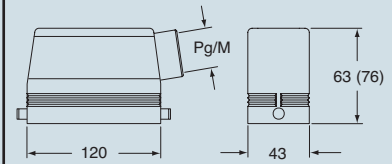

insert centre distance:  
104 x 27 mm

hoods with 4 pegs

hoods with 2 pegs

description	part No.		part No.		part No.		part No.	
		entry Pg		entry M		entry Pg		entry M
with pegs, side entry	<b>CHO 24</b>	21	<b>MHO 24.25</b>	25	<b>CHO 24 L</b>	21	<b>MHO 24 L25</b>	25
with pegs, side entry			<b>MHO 24.32</b>	32			<b>MHO 24 L32</b>	32
with pegs, side entry, high construction	<b>CAO 24.21</b>	21	<b>MAO 24.32</b>	32	<b>CAO 24 L21</b>	21	<b>MAO 24 L32</b>	32
with pegs, side entry, high construction	<b>CAO 24.29</b>	29	<b>MAO 24.40</b>	40	<b>CAO 24 L29</b>	29	<b>MAO 24 L40</b>	40
with pegs, top entry	<b>CHV 24</b>	21	<b>MHV 24.25 **</b>	25	<b>CHV 24 L</b>	21	<b>MHV 24 L25</b>	25
with pegs, top entry			<b>MHV 24.32</b>	32			<b>MHV 24 L32</b>	32
with pegs, top entry	<b>CHV 24.29</b>	29	<b>MHV 24.40</b>	40	<b>CHV 24 L29</b>	29	<b>MHV 24 L40</b>	40
with pegs, top entry, high construction	<b>CAV 24.21</b>	21	<b>MAV 24.32</b>	32	<b>CAV 24 L21</b>	21	<b>MAV 24 L32</b>	32
with pegs, top entry, high construction	<b>CAV 24.29</b>	29	<b>MAV 24.40</b>	40	<b>CAV 24 L29</b>	29	<b>MAV 24 L40</b>	40
with pegs, frontal entry, high construction	<b>CAF 24.21</b>	21	<b>MAF 24.25</b>	25				
with pegs, frontal entry, high construction	<b>CAF 24.29</b>	29	<b>MAF 24.32</b>	32				
with pegs, frontal entry, high construction, without adaptor *	<b>CFF 24.21</b>	21	<b>MFF 24.25</b>	25				
with pegs, frontal entry, high construction, without adaptor *	<b>CFF 24.29</b>	29	<b>MFF 24.32</b>	32				

\* enclosure without adaptor, threaded on the body, to be used only with a complete cable clamp.

\*\* can only be used with a complete cable clamp (to be purchased separately)

dimensions in mm

CHO (CAO) and MHO (MAO)

dimensions in mm

CHO L (CAO L) and MHO L (MAO L)

CHV (CAV) and MHV (MAV)

\* 69.5 for Pg 29 - M 40 versions

CHV L (CAV L) and MHV L (MAV L)

\* 69.5 for Pg 29 - M 40 versions

CAF/CFF and MAF/MFF

**CALUS**® Type 4/4X/12