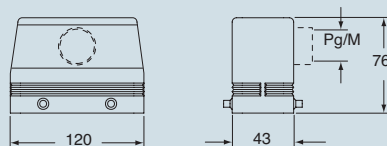

\* enclosure without adaptor, threaded on the body, to be used only with a complete cable clamp.

\*\* can only be used with a complete cable clamp (to be purchased separately)

dimensions in mm

CHO (CAO) and MHO (MAO)

dimensions in mm

CHO L (CAO L) and MHO L (MAO L)

CHV (CAV) and MHV (MAV)

\* 69.5 for Pg 29 - M 40 versions

CHV L (CAV L) and MHV L (MAV L)

\* 69.5 for Pg 29 - M 40 versions

CAF/CFF and MAF/MFF

**CALUS**® Type 4/4X/12

dimensions indicated are not binding and may be changed without notice