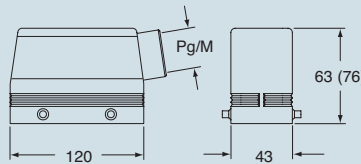

insert centre distance:  
104 x 27 mm

hoods with 4 pegs

hoods with 2 pegs

description	part No.		part No.		part No.		part No.	
		entry Pg		entry M		entry Pg		entry M
with pegs, side entry	<b>CHO 24</b>	21	<b>MHO 24.25</b>	25	<b>CHO 24 L</b>	21	<b>MHO 24 L25</b>	25
with pegs, side entry			<b>MHO 24.32</b>	32			<b>MHO 24 L32</b>	32
with pegs, side entry, high construction	<b>CAO 24.21</b>	21	<b>MAO 24.32</b>	32	<b>CAO 24 L21</b>	21	<b>MAO 24 L32</b>	32
with pegs, side entry, high construction	<b>CAO 24.29</b>	29	<b>MAO 24.40</b>	40	<b>CAO 24 L29</b>	29	<b>MAO 24 L40</b>	40
with pegs, top entry	<b>CHV 24</b>	21	<b>MHV 24.25 **</b>	25	<b>CHV 24 L</b>	21	<b>MHV 24 L25</b>	25
with pegs, top entry			<b>MHV 24.32</b>	32			<b>MHV 24 L32</b>	32
with pegs, top entry	<b>CHV 24.29</b>	29	<b>MHV 24.40</b>	40	<b>CHV 24 L29</b>	29	<b>MHV 24 L40</b>	40
with pegs, top entry, high construction	<b>CAV 24.21</b>	21	<b>MAV 24.32</b>	32	<b>CAV 24 L21</b>	21	<b>MAV 24 L32</b>	32
with pegs, top entry, high construction	<b>CAV 24.29</b>	29	<b>MAV 24.40</b>	40	<b>CAV 24 L29</b>	29	<b>MAV 24 L40</b>	40
with pegs, frontal entry, high construction	<b>CAF 24.21</b>	21	<b>MAF 24.25</b>	25				
with pegs, frontal entry, high construction	<b>CAF 24.29</b>	29	<b>MAF 24.32</b>	32				
with pegs, frontal entry, high construction, without adaptor *	<b>CFF 24.21</b>	21	<b>MFF 24.25</b>	25				
with pegs, frontal entry, high construction, without adaptor *	<b>CFF 24.29</b>	29	<b>MFF 24.32</b>	32				

\* enclosure without adaptor, threaded on the body, to be used only with a complete cable clamp.

\*\* can only be used with a complete cable clamp (to be purchased separately)

dimensions in mm

CHO (CAO) and MHO (MAO)

dimensions in mm

CHO L (CAO L) and MHO L (MAO L)

CHV (CAV) and MHV (MAV)

\* 69.5 for Pg 29 - M 40 versions

CHV L (CAV L) and MHV L (MAV L)

\* 69.5 for Pg 29 - M 40 versions

CAF/CFF and MAF/MFF

**CALUS**® Type 4/4X/12