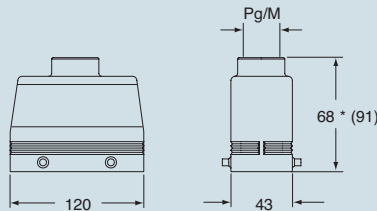

\* enclosure without adaptor, threaded on the body, to be used only with a complete cable clamp.

\*\* can only be used with a complete cable clamp (to be purchased separately)

dimensions in mm

CHO (CAO) and MHO (MAO)

dimensions in mm

CHO L (CAO L) and MHO L (MAO L)

CHV (CAV) and MHV (MAV)

\* 69.5 for Pg 29 - M 40 versions

CHV L (CAV L) and MHV L (MAV L)

\* 69.5 for Pg 29 - M 40 versions

CAF/CFF and MAF/MFF

**CALUS**® Type 4/4X/12