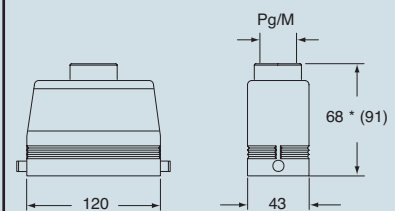

\* enclosure without adaptor, threaded on the body, to be used only with a complete cable clamp.

\*\* can only be used with a complete cable clamp (to be purchased separately)

dimensions in mm

CHO (CAO) and MHO (MAO)

dimensions in mm

CHO L (CAO L) and MHO L (MAO L)

CHV (CAV) and MHV (MAV)

\* 69.5 for Pg 29 - M 40 versions

CHV L (CAV L) and MHV L (MAV L)

\* 69.5 for Pg 29 - M 40 versions

CAF/CFF and MAF/MFF

**CALUS**® Type 4/4X/12

dimensions indicated are not binding and may be changed without notice